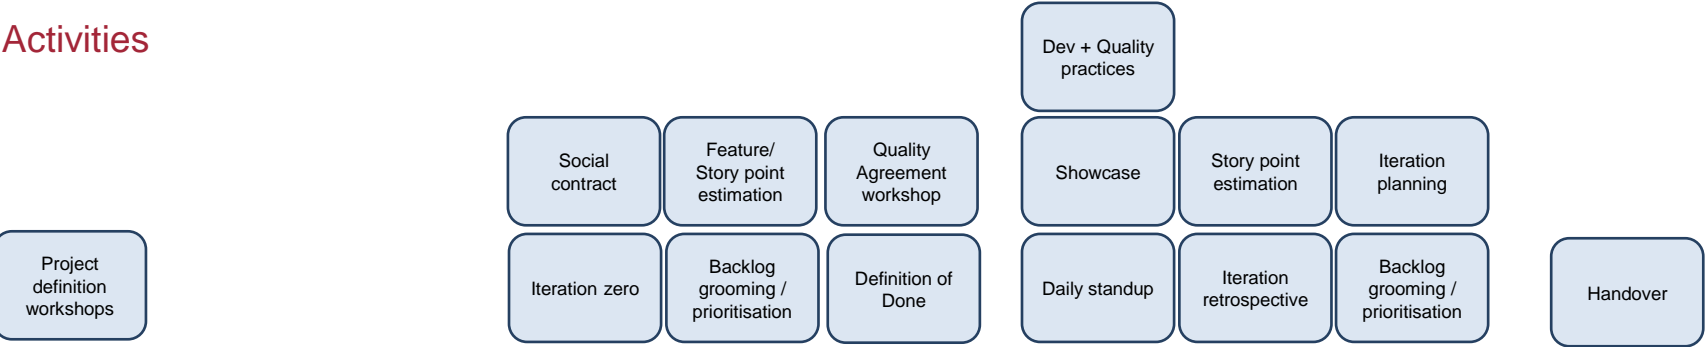

Continuously Maintained

Artifacts

Activities

Future enhancements may be treated as BAU or rolled into new projects

Document provided courtesy of Solnet Solutions PTY Ltd for use on your Agile project